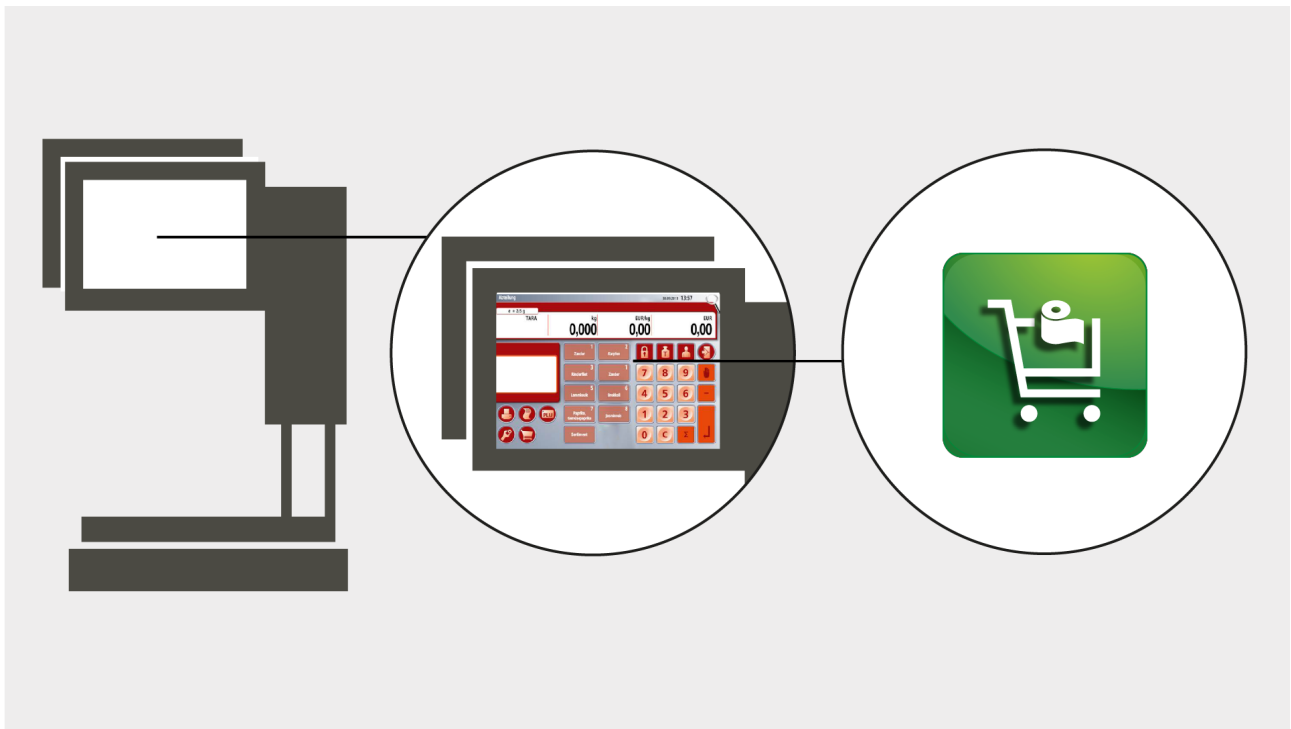

## RetailApp OrderLabels

*Bizerba RetailApps - small functional units with a major impact. These useful additions to the existing device software are modular, quickly available and cost-effective. With RetailApps, you create a unique solution perfectly tailored to your individual requirements for today and in the future.*

### RetailApp OrderLabels

Ordering labels made easy: Let your employees trigger the ordering process directly at the scale with RetailApp OrderLabels.

### Product description

With RetailApp OrderLabels, the ordering process for labels can be triggered directly at the scale. If an employee notices at the deli counter, for example, that he is running low on labels, he quickly and easily triggers a notification including label type and required quantity to a defined target address via the scale. The recipient can then initiate the further ordering process. Additional hardware is not required since OrderLabels can be used on the existing scale. Make your ordering process easier, avoid running out of labels to prevent downtimes.

### Impressive unique selling points

- Simple triggering of the order process at the scale within seconds
- Including transmission of required label type and quantity
- Besides the existing scales there is no need for any additional hardware
- Automated control system: Transparency over all orders